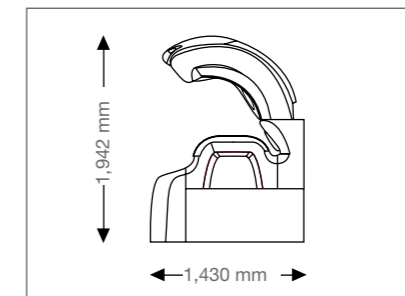

Unit Dimensions

closed

2,380 mm x 1,430 mm x 1,534 mm
(length x width x height)

opened

2,380 mm x 1,430 mm x 1,942 mm
(length x width x height)

Optional Features

aroma

airCon

Unit Dimensions

closed

2,200 mm x 1,440 mm x 1,530 mm
(length x width x height)

opened

2,330 mm x 1,440 mm x 1,710 mm
(length x width x height)

Series

Colors

Optional Features