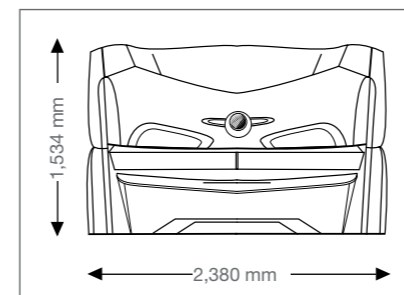

Unit Dimensions

closed

2,380 mm x 1,430 mm x 1,534 mm
(length x width x height)

opened

2,380 mm x 1,430 mm x 1,942 mm
(length x width x height)

Optional Features

aroma

airCon

Unit Dimensions

closed

2,200 mm x 1,440 mm x 1,530 mm
(length x width x height)

opened

2,330 mm x 1,440 mm x 1,710 mm
(length x width x height)

Series

Colors

Optional Features