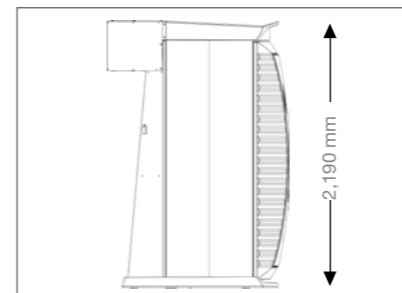

Unit Dimensions

closed

2,380 mm x 1,430 mm x 1,534 mm
(length x width x height)

opened

2,380 mm x 1,430 mm x 1,942 mm
(length x width x height)

Optional Features

aroma

airCon

Unit Dimensions

closed

2,200 mm x 1,440 mm x 1,530 mm
(length x width x height)

opened

2,330 mm x 1,440 mm x 1,710 mm
(length x width x height)

Series

Colors

Optional Features

Tower Collarium® mon amie

26 x 180 W Collagen-Plus-tube (190 cm)
26 x 180 W UV-tube (190 cm)
Nominal power: 10500 W

Unit Dimensions

closed

1,405 mm x 1,503 mm x 2,190 mm
(length x width x height)

opened

1,405 mm x 1,963 mm x 2,190 mm
(length x width x height)