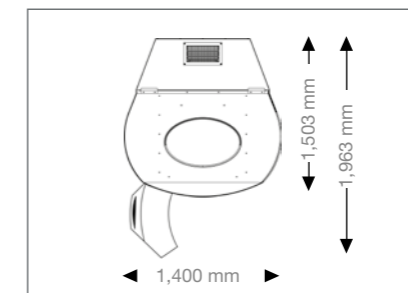

Unit Dimensions

closed

2,380 mm x 1,430 mm x 1,534 mm
(length x width x height)

opened

2,380 mm x 1,430 mm x 1,942 mm
(length x width x height)

Optional Features

aroma

airCon

Unit Dimensions

closed

2,200 mm x 1,440 mm x 1,530 mm
(length x width x height)

opened

2,330 mm x 1,440 mm x 1,710 mm
(length x width x height)

Series

Colors

Optional Features

Tower Collarium® mon amie

26 x 180 W Collagen-Plus-tube (190 cm)
26 x 180 W UV-tube (190 cm)
Nominal power: 10500 W

Unit Dimensions

closed

1,405 mm x 1,503 mm x 2,190 mm
(length x width x height)

opened

1,405 mm x 1,963 mm x 2,190 mm
(length x width x height)