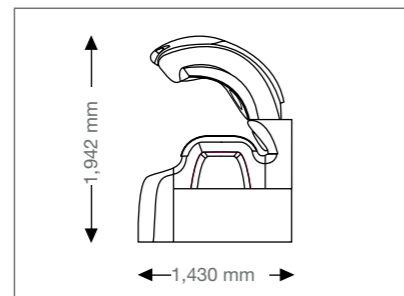

Unit Dimensions

closed

2,380 mm x 1,430 mm x 1,534 mm
(length x width x height)

opened

2,380 mm x 1,430 mm x 1,942 mm
(length x width x height)

Optional Features

aroma

airCon

Unit Dimensions

closed

2,200 mm x 1,440 mm x 1,530 mm
(length x width x height)

opened

2,330 mm x 1,440 mm x 1,710 mm
(length x width x height)

Series

Colors

Optional Features