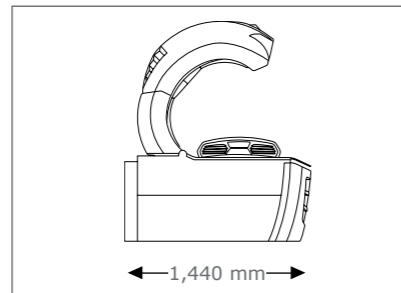

Unit Dimensions

closed

2,380 mm x 1,430 mm x 1,534 mm
(length x width x height)

opened

2,380 mm x 1,430 mm x 1,942 mm
(length x width x height)

Optional Features

aroma

airCon

Unit Dimensions

closed

2,200 mm x 1,440 mm x 1,530 mm
(length x width x height)

opened

2,330 mm x 1,440 mm x 1,710 mm
(length x width x height)

Series

Colors

Optional Features

Tower Collarium® mon amie

26 x 180 W Collagen-Plus-tube (190 cm)
26 x 180 W UV-tube (190 cm)
Nominal power: 10500 W

Unit Dimensions

closed

1,405 mm x 1,503 mm x 2,190 mm
(length x width x height)

opened

1,405 mm x 1,963 mm x 2,190 mm
(length x width x height)