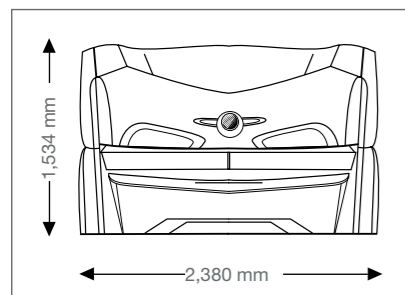

● Serial
◇ Optional
- not available

COLLARIUM® *mon amie deluxe*

Models

Collarium® mon amie deluxe S

Canopy	8 x 180 W Collagen-Plus-tube (210 cm) 4 x 100 W Collagen-Plus-tube (180 cm) 14 x 180 W UV-tube (210 cm) 90 Ruby-Collagen-Boosters (face, décolleté, legs)
Bench	10 x 100 W Collagen-Plus-tube (190 cm) 10 x 120 W UV-tube (190 cm)
Nominal power	9200 W (without aircon), 10460 W (with aircon)

Unit Dimensions

closed

2,380 mm x 1,430 mm x 1,534 mm
(length x width x height)

opened

2,380 mm x 1,430 mm x 1,942 mm
(length x width x height)

Optional Features

aroma

airCon

Unit Dimensions

closed

2,200 mm x 1,440 mm x 1,530 mm
(length x width x height)

opened

2,330 mm x 1,440 mm x 1,710 mm
(length x width x height)

Series

Colors

Optional Features