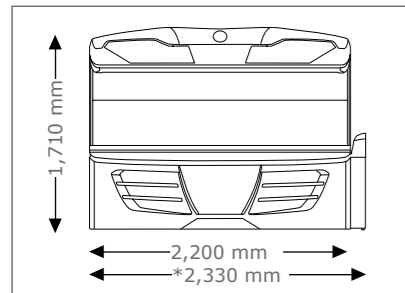

Unit Dimensions

closed

2,380 mm x 1,430 mm x 1,534 mm
(length x width x height)

opened

2,380 mm x 1,430 mm x 1,942 mm
(length x width x height)

Optional Features

aroma

airCon

Bluetooth

Success package

Series

COLLARIUM® *mon amie* individuell

Models

Collarium® mon amie individuell

Canopy	12 x 180 W Collagen-Plus-tube (210 cm) 14 x 180 W UV-tube (210 cm)
Bench	8 x 100 W Collagen-Plus-tube (190 cm) 8 x 120 W UV-tube (190 cm)
Nominal power	8200 W (without aircon), 9600 W (with aircon)

Unit Dimensions

closed

2,200 mm x 1,440 mm x 1,530 mm
(length x width x height)

opened

2,330 mm x 1,440 mm x 1,710 mm
(length x width x height)

Series

Colors

Optional Features